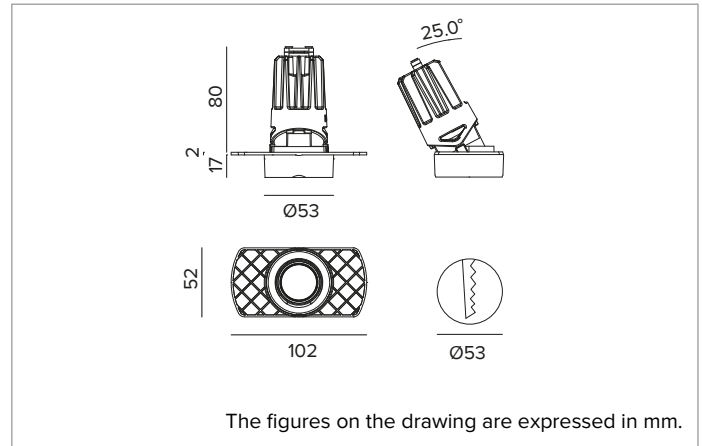

### Adjustable recessed LED projector in a trimless version

	3000K	H(m)	D(m)	Emax(lx)		
	Ra90		23°			
	Fixture Power	11W	1	0.41	3571	
	Source Flux	909lm	2	0.81	893	
	Fixture Flux	702lm	3	1.22	397	
	Efficacy	64lm/W	4	1.63	223	
TS1334	I <sub>max</sub> =3929cd/klm	I <sub>max</sub>	3571cd	5	2.03	143